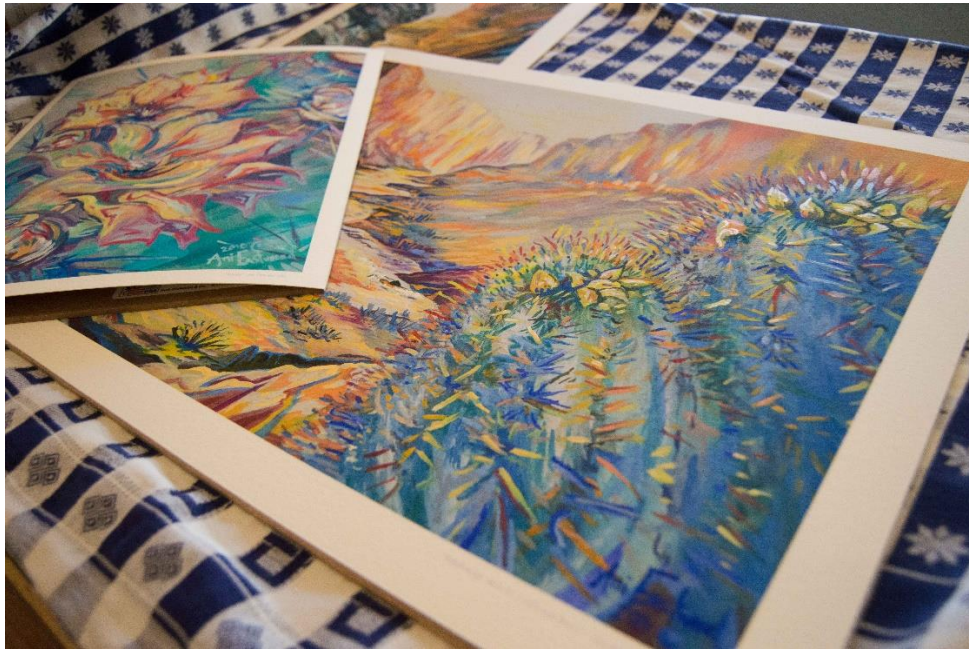

Artists of Montana Giclee Printing Services

Professional Giclée Printing Services specializing in reproducing artist's and photographer's images with the highest quality materials and has been a working fine artist and printer since 2009, I work with you until you are thrilled with the quality of your reproduction

I use a state of the art Canon 6400 digital giclée archival inks printer and archival quality canvas and papers. Images produced are the finest gallery quality reproductions, known to last 75-100 years. Prices are very affordable with little setup cost to help students and upcoming artists/photographers market artwork for affordable Montana Prices.

"Trapper's Peak, Montana" Ani Eastwood 2016

Examples of Color matching and available title formatting

Left: Original Painting on bottom by Nicole Crisp: Florence Montana

Middle: Title Formatting available in multiple fonts and colors (title name date etc.)