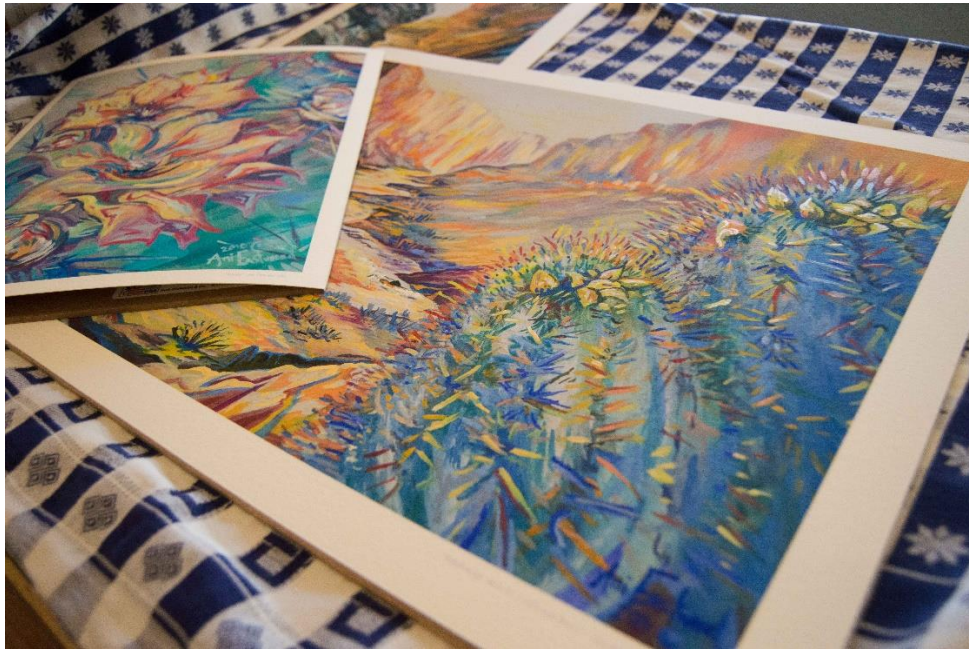

# *Artists of Montana Giclee Printing Services*

***Professional Giclée Printing Services specializing in reproducing artist's and photographer's images with the highest quality materials and has been a working fine artist and printer since 2009, I work with you until you are thrilled with the quality of your reproduction***

*I use a state of the art Canon 6400 digital giclée archival inks printer and archival quality canvas and papers. Images produced are the finest gallery quality reproductions, known to last 75-100 years. Prices are very affordable with little setup cost to help students and upcoming artists/photographers market artwork for affordable Montana Prices.*

Right: Example of original oil and canvas reproduction (original oil on right)